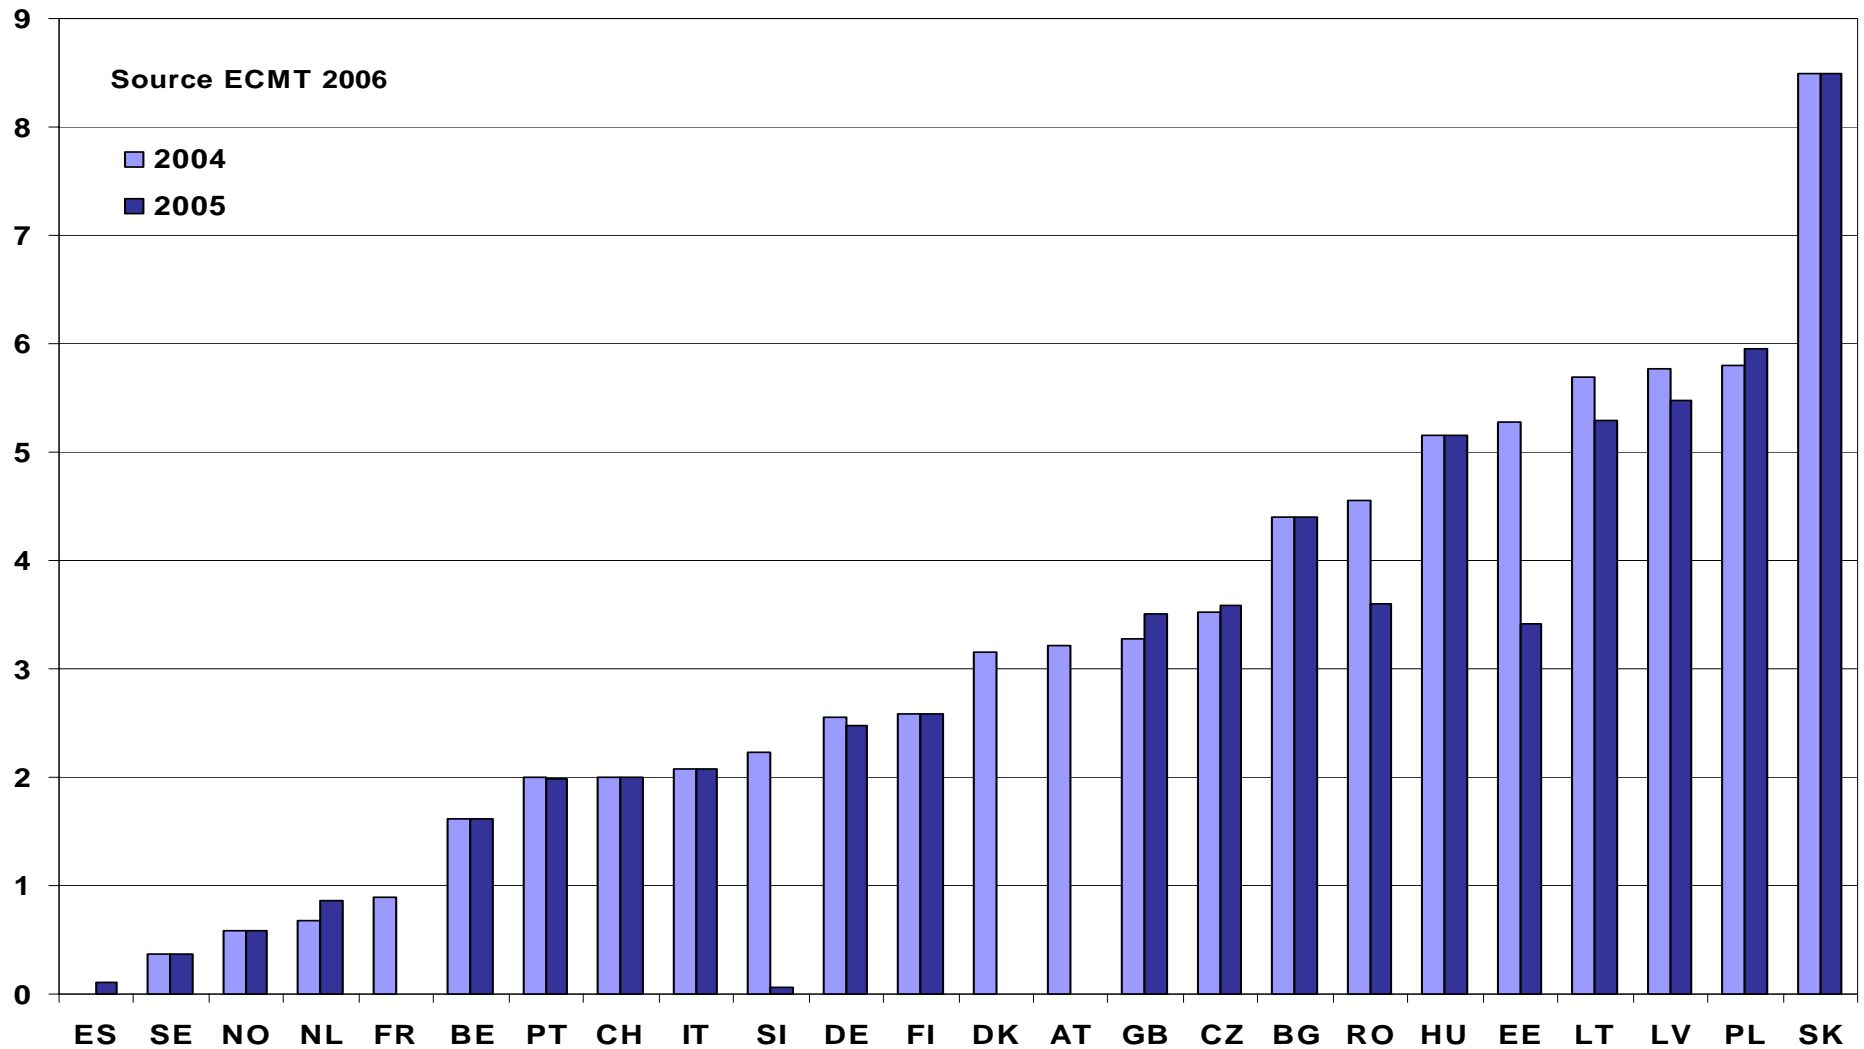

% Cost Recovery

€ per train-km

Average Freight Train Access Charges 2004-5 (€/train-km)

Average Freight Train Access Charges 2004-5 (€/train-km)

Average Passenger Train Access Charges (€/train-km)