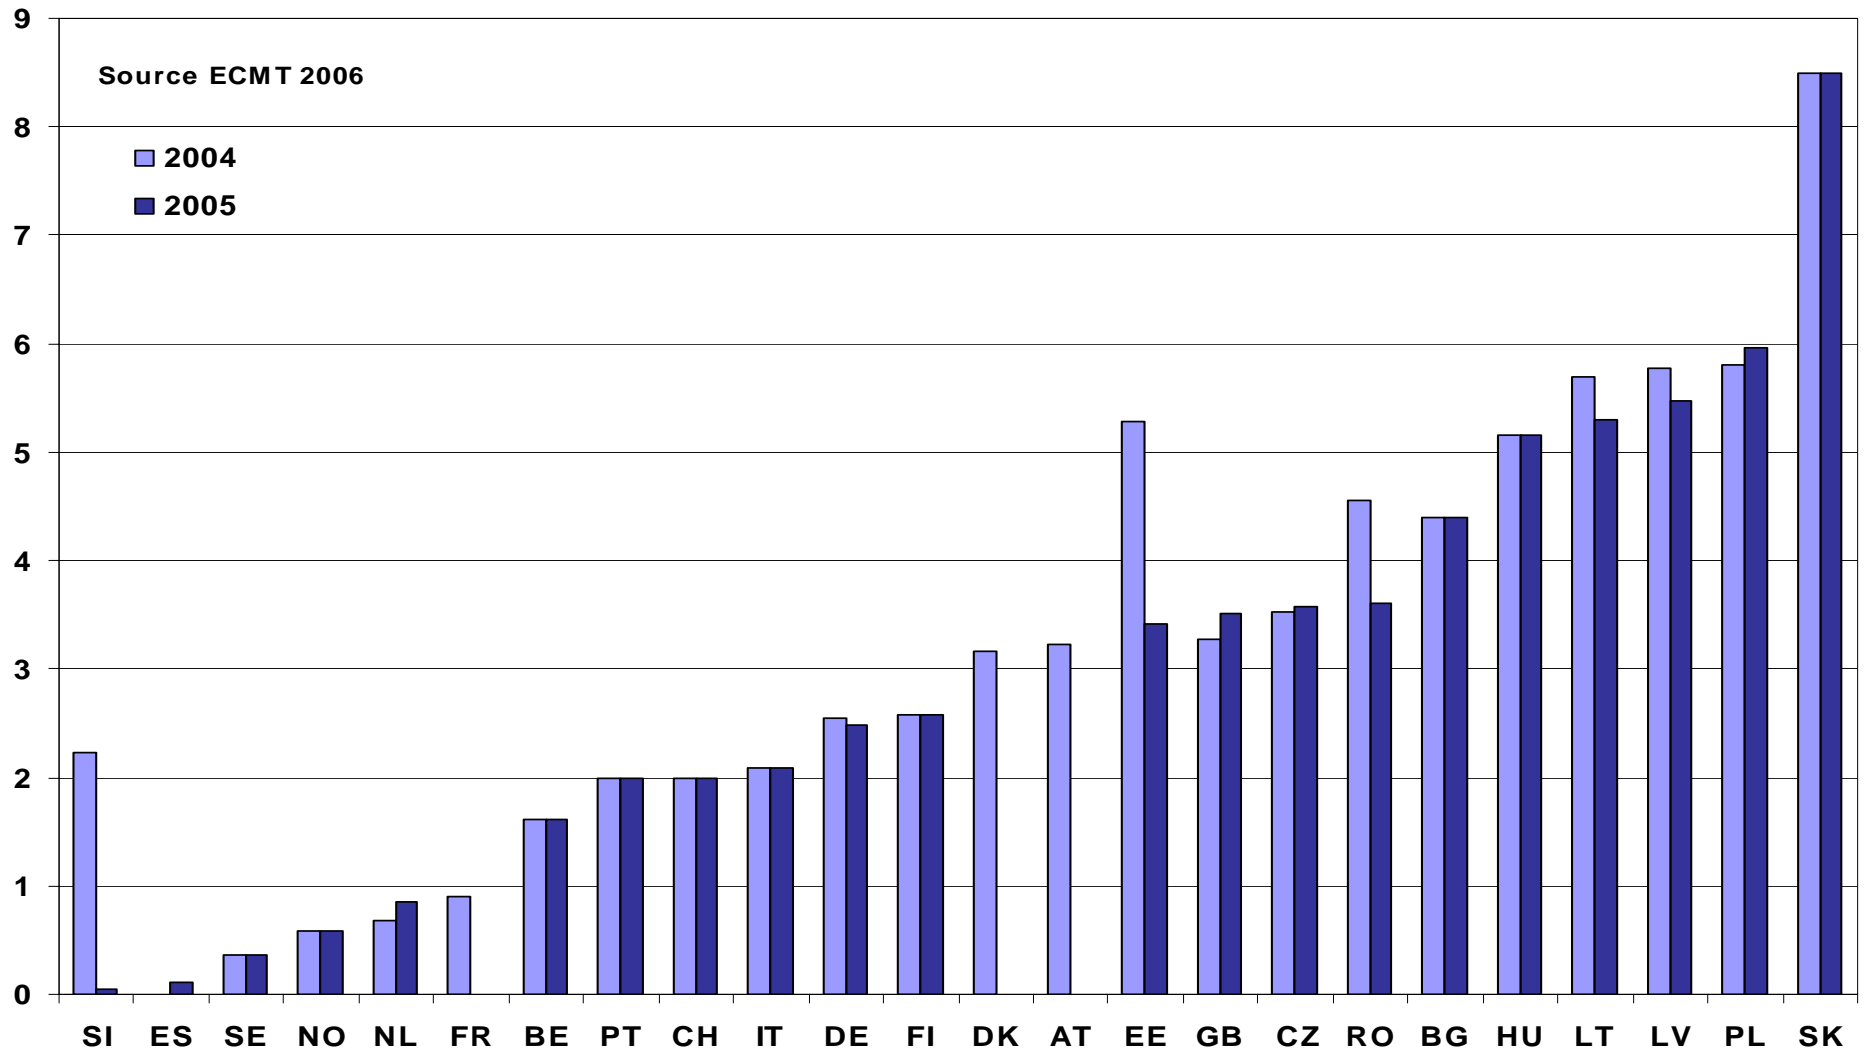

% Cost Recovery

€ per train-km

Average Freight Train Access Charges 2004-5 (€/train-km)

Average Freight Train Access Charges 2004-5 (€/train-km)

Average Passenger Train Access Charges (€/train-km)