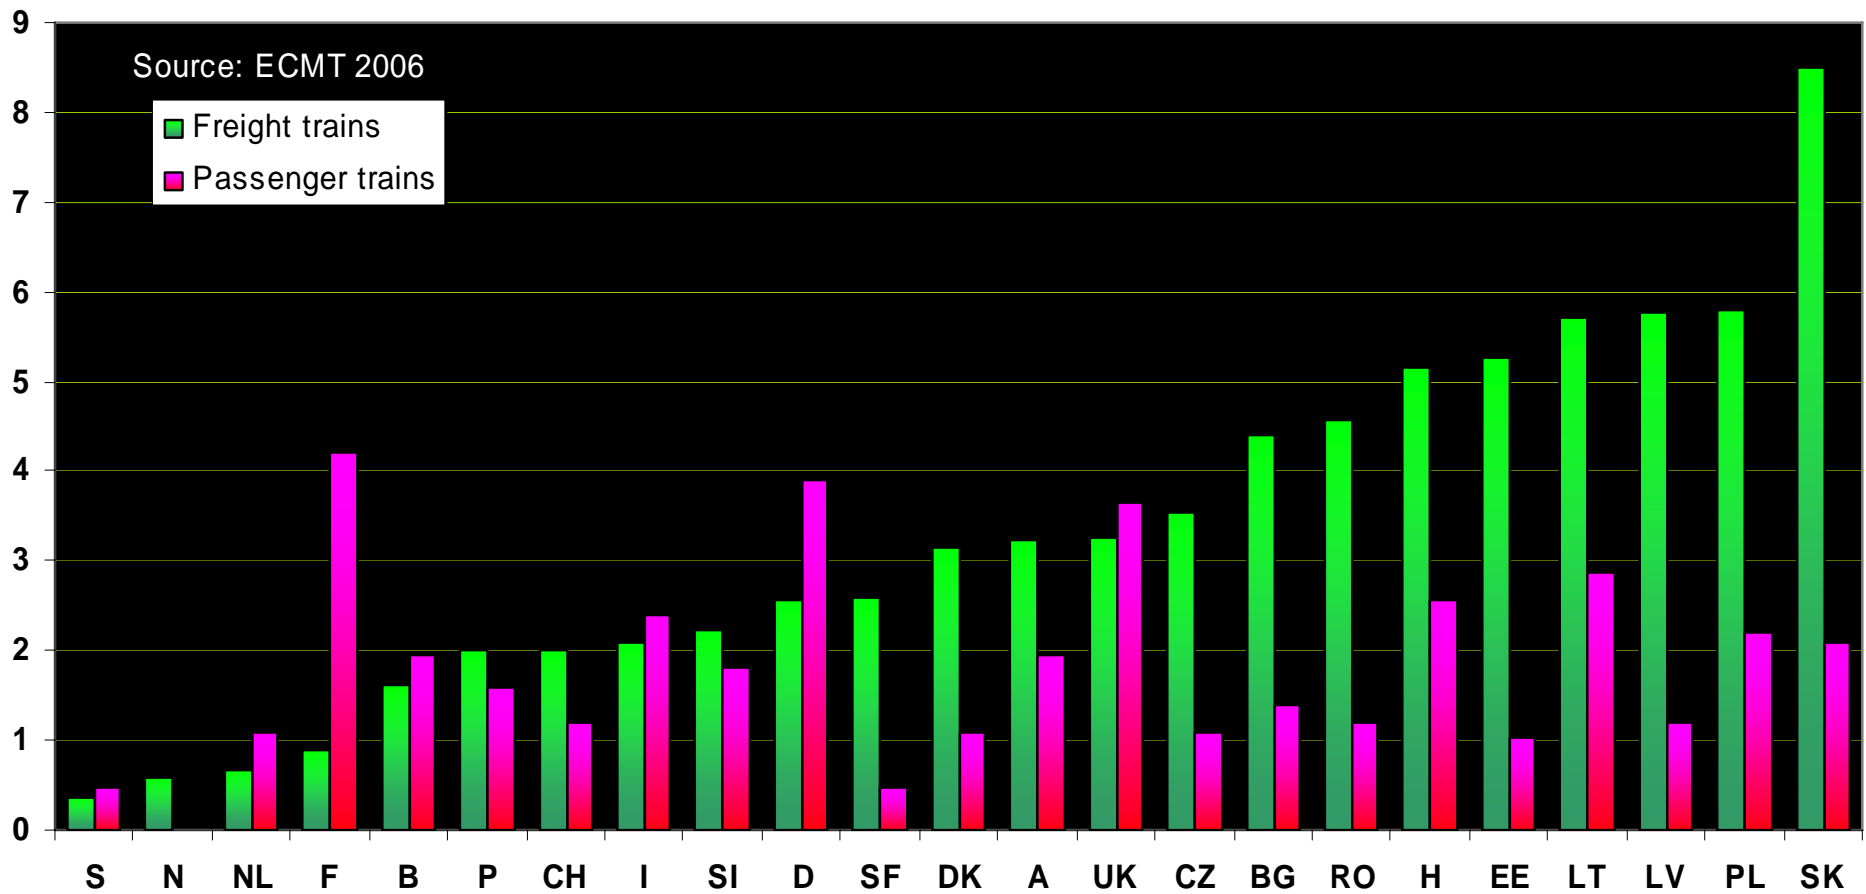

% Cost Recovery

€ per train-km

Average Freight Train Access Charges 2004-5 (€/train-km)

Average Freight Train Access Charges 2004-5 (€/train-km)

Average Passenger Train Access Charges (€/train-km)