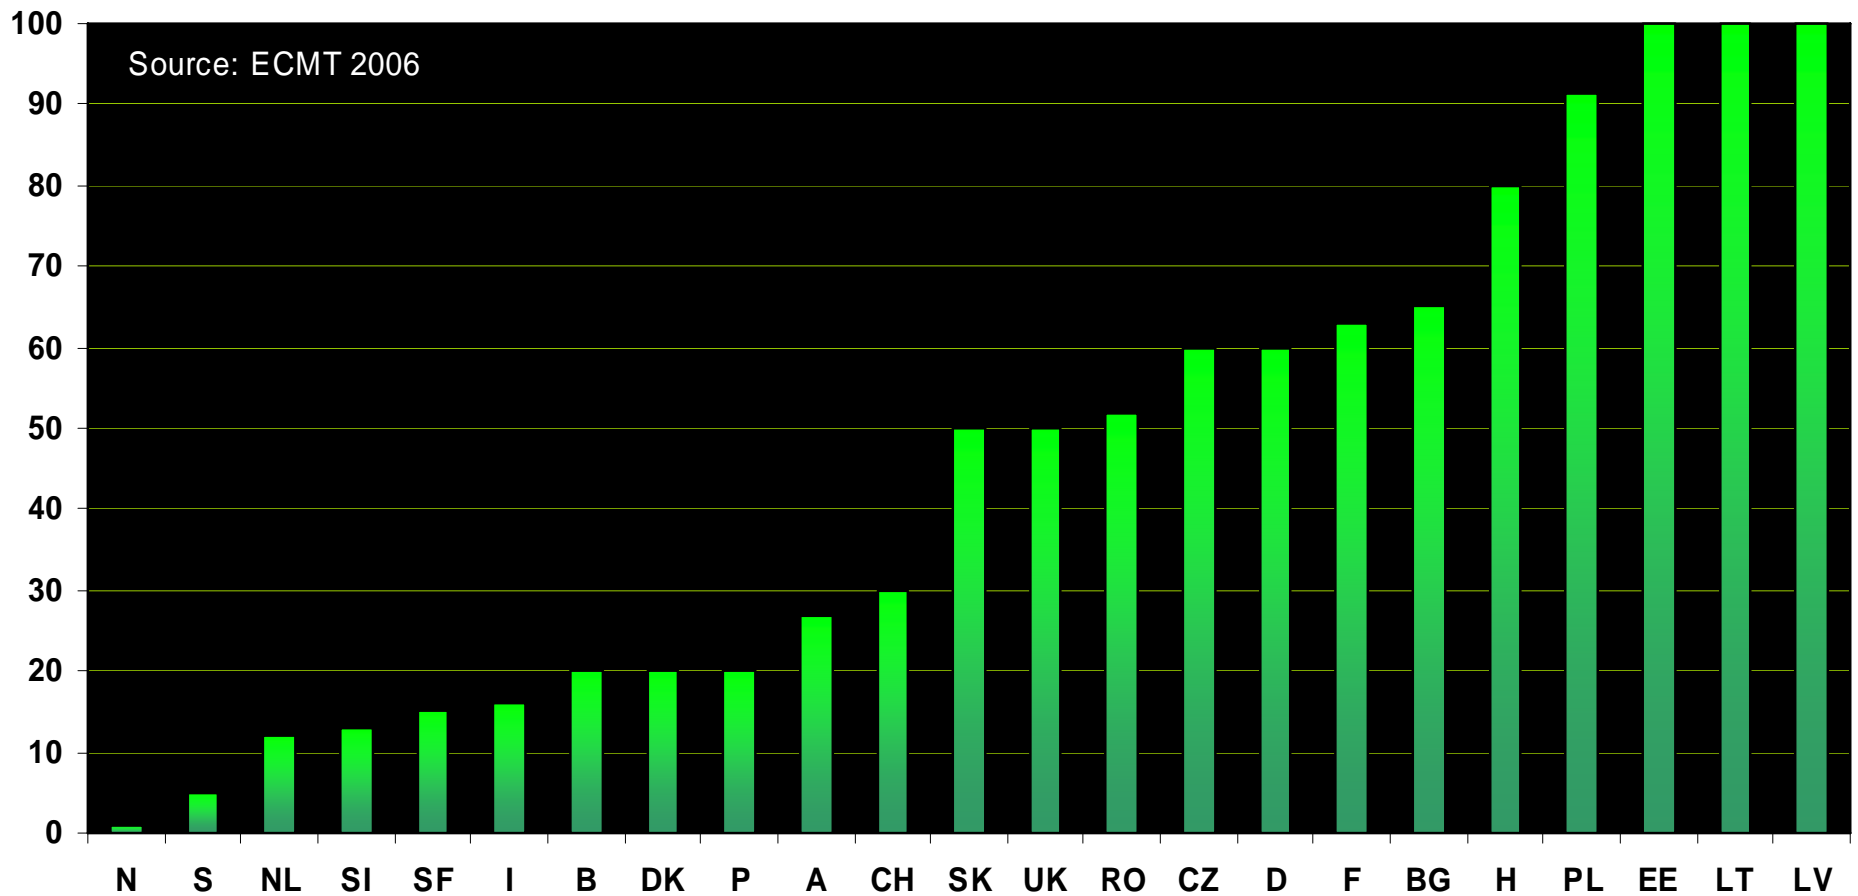

% Cost Recovery

€ per train-km

Average Freight Train Access Charges 2004-5 (€/train-km)

Average Freight Train Access Charges 2004-5 (€/train-km)

Average Passenger Train Access Charges (€/train-km)