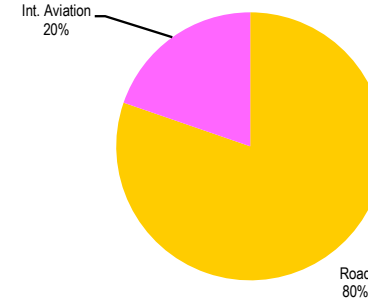

— GDP
— Mt CO2
— Transport CO2
— Road CO2
— Aviation CO2

Transport and the Economy	1990	1995	2000	2001	2002	2003	2004	2005	1990-2005	% per year
Population (millions)	3.55	3.23	3.08	3.07	3.05	3.04	3.03	3.02	-15%	-1.07%
GDP (billion 2000 US$, PPP)	10.99	5.80	7.45	8.16	9.24	10.54	11.64	13.27	21%	1.26%
Road passenger km (million pkm)	..	..	1437	1678	1813	1959	..	..	..	..
Road freight tonne km (million tkm)	..	..	1696	1673	1530	1739	1635	1688	..	..
Road pkm/capita	..	..	467	547	594	644	..	..	..	..
Road freight tkm/$ of GDP	..	..	0.23	0.21	0.17	0.16	0.14	0.13	..	..
Motorisation (Cars/1000 inhabitants)	..	..	..	..	..	..	..	..	..	..
CO2 Emissions										
IEA CO2 from fuel combustion (Mt CO2)*	21.19	3.54	3.61	3.63	3.06	3.35	3.59	4.28	-80%	-10.11%
IEA transport CO2 (Mt CO2)*	3.60	0.22	0.76	0.75	0.71	0.67	0.70	0.71	-80%	-10.26%
<i>Transport as a percentage of total</i>	17.0%	6.2%	21.1%	20.7%	23.2%	20.0%	19.5%	16.6%		
Road	2.99	0.11	0.57	0.57	0.55	0.59	0.58	0.57	-81%	-10.46%
Rail	..	..	..	..	..	..	..	..	..	..
Domestic Aviation	..	..	..	..	..	..	..	..	..	..
International Aviation	0.61	0.11	0.19	0.18	0.16	0.08	0.12	0.14	-77%	-9.35%
Domestic Navigation	..	..	..	..	..	..	..	..	..	..
International Maritime	..	..	..	..	..	..	..	..	..	..
Other Transport	..	..	..	..	..	..	..	..	..	..
GHG Emissions										
UNFCCC GHG emissions (Mt CO2 eq.)*	..	..	..	..	..	..	..	..	..	..
UNFCCC Transport GHG (Mt CO2 eq.)*	..	..	..	..	..	..	..	..	..	..
<i>Transport as a percentage of total</i>	..	..	..	..	..	..	..	..	..	..

*includes international aviation and shipping