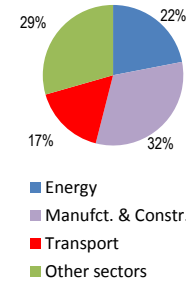

Armenia

EU	N.Am	Asia-Pac	Other ITF
			4.3 Mt

Change 1990-2005*	Mt	2005	T per capita	2005	Kg/$2000 PPP	2005
CO2	80%	4.28	76%	1.42	83%	0.32
Transport CO2	80%	0.71	77%	0.24	84%	0.05
Road CO2	81%	0.57	78%	0.19	84%	0.04
Aviation CO2	77%	0.14	73%	0.05	81%	0.01
Shipping CO2		0		0.00		0.00

2005 Total CO2

2005 Transport CO2