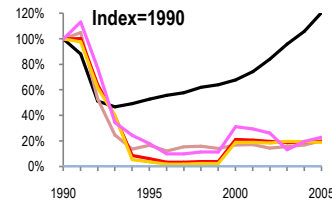

— GDP
— Mt CO2
— Transport CO2
— Road CO2
— Aviation CO2

Transport and the Economy	1990	1995	2000	2001	2002	2003	2004	2005	1990-2005	% per year
Population (millions)	3.55	3.23	3.08	3.07	3.05	3.04	3.03	3.02	-15%	-1.07%
GDP (billion 2000 US$, PPP)	10.99	5.80	7.45	8.16	9.24	10.54	11.64	13.27	21%	1.26%
Road passenger km (million pkm)	..	..	1437	1678	1813	1959	..	..	..	..
Road freight tonne km (million tkm)	..	..	1696	1673	1530	1739	1635	1688	..	..
Road pkm/capita	..	..	467	547	594	644	..	..	..	..
Road freight tkm/$ of GDP	..	..	0.23	0.21	0.17	0.16	0.14	0.13	..	..
Motorisation (Cars/1000 inhabitants)	..	..	..	..	..	..	..	..	..	..
CO2 Emissions										
IEA CO2 from fuel combustion (Mt CO2)*	21.19	3.54	3.61	3.63	3.06	3.35	3.59	4.28	-80%	-10.11%
IEA transport CO2 (Mt CO2)*	3.60	0.22	0.76	0.75	0.71	0.67	0.70	0.71	-80%	-10.26%
<i>Transport as a percentage of total</i>	17.0%	6.2%	21.1%	20.7%	23.2%	20.0%	19.5%	16.6%		
Road	2.99	0.11	0.57	0.57	0.55	0.59	0.58	0.57	-81%	-10.46%
Rail	..	..	..	..	..	..	..	..	..	..
Domestic Aviation	..	..	..	..	..	..	..	..	..	..
International Aviation	0.61	0.11	0.19	0.18	0.16	0.08	0.12	0.14	-77%	-9.35%
Domestic Navigation	..	..	..	..	..	..	..	..	..	..
International Maritime	..	..	..	..	..	..	..	..	..	..
Other Transport	..	..	..	..	..	..	..	..	..	..
GHG Emissions										
UNFCCC GHG emissions (Mt CO2 eq.)*	..	..	..	..	..	..	..	..	..	..
UNFCCC Transport GHG (Mt CO2 eq.)*	..	..	..	..	..	..	..	..	..	..
<i>Transport as a percentage of total</i>	..	..	..	..	..	..	..	..	..	..

*includes international aviation and shipping