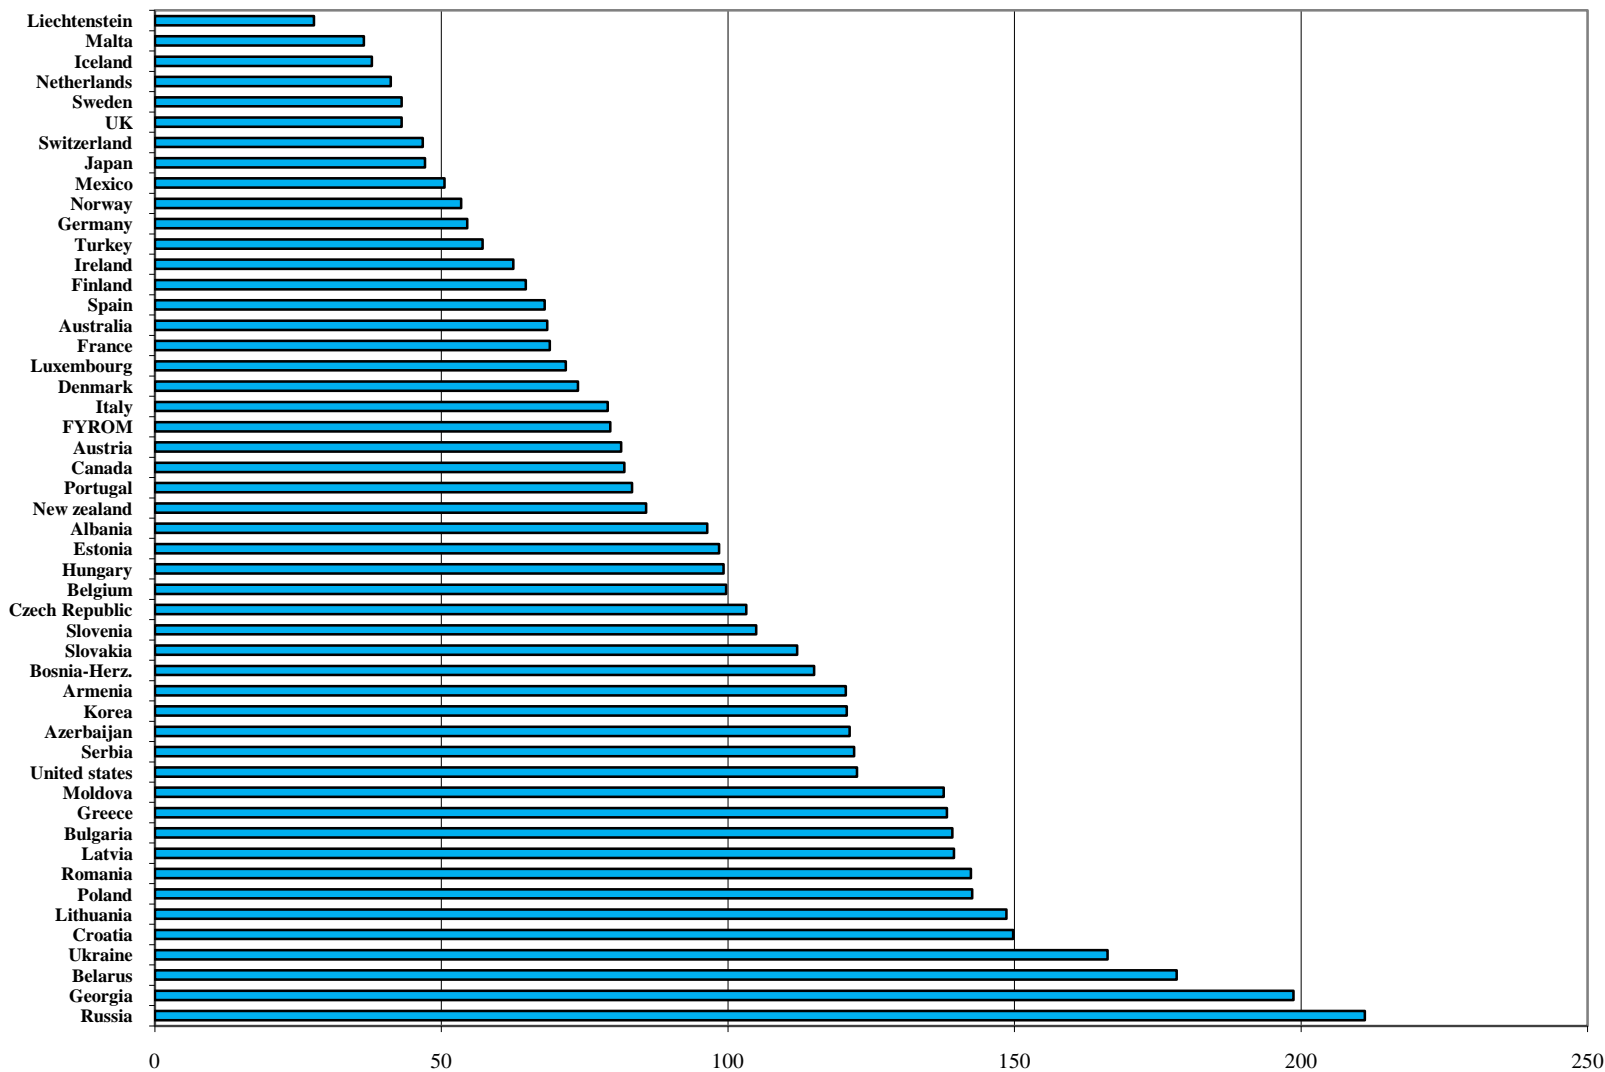

Total number of road deaths per million population in 2008

Total number of road deaths per million population in 2008

Road Injury Accidents (1990=100)

Road Casualties

(1990=100)

Road Fatalities (1990=100)