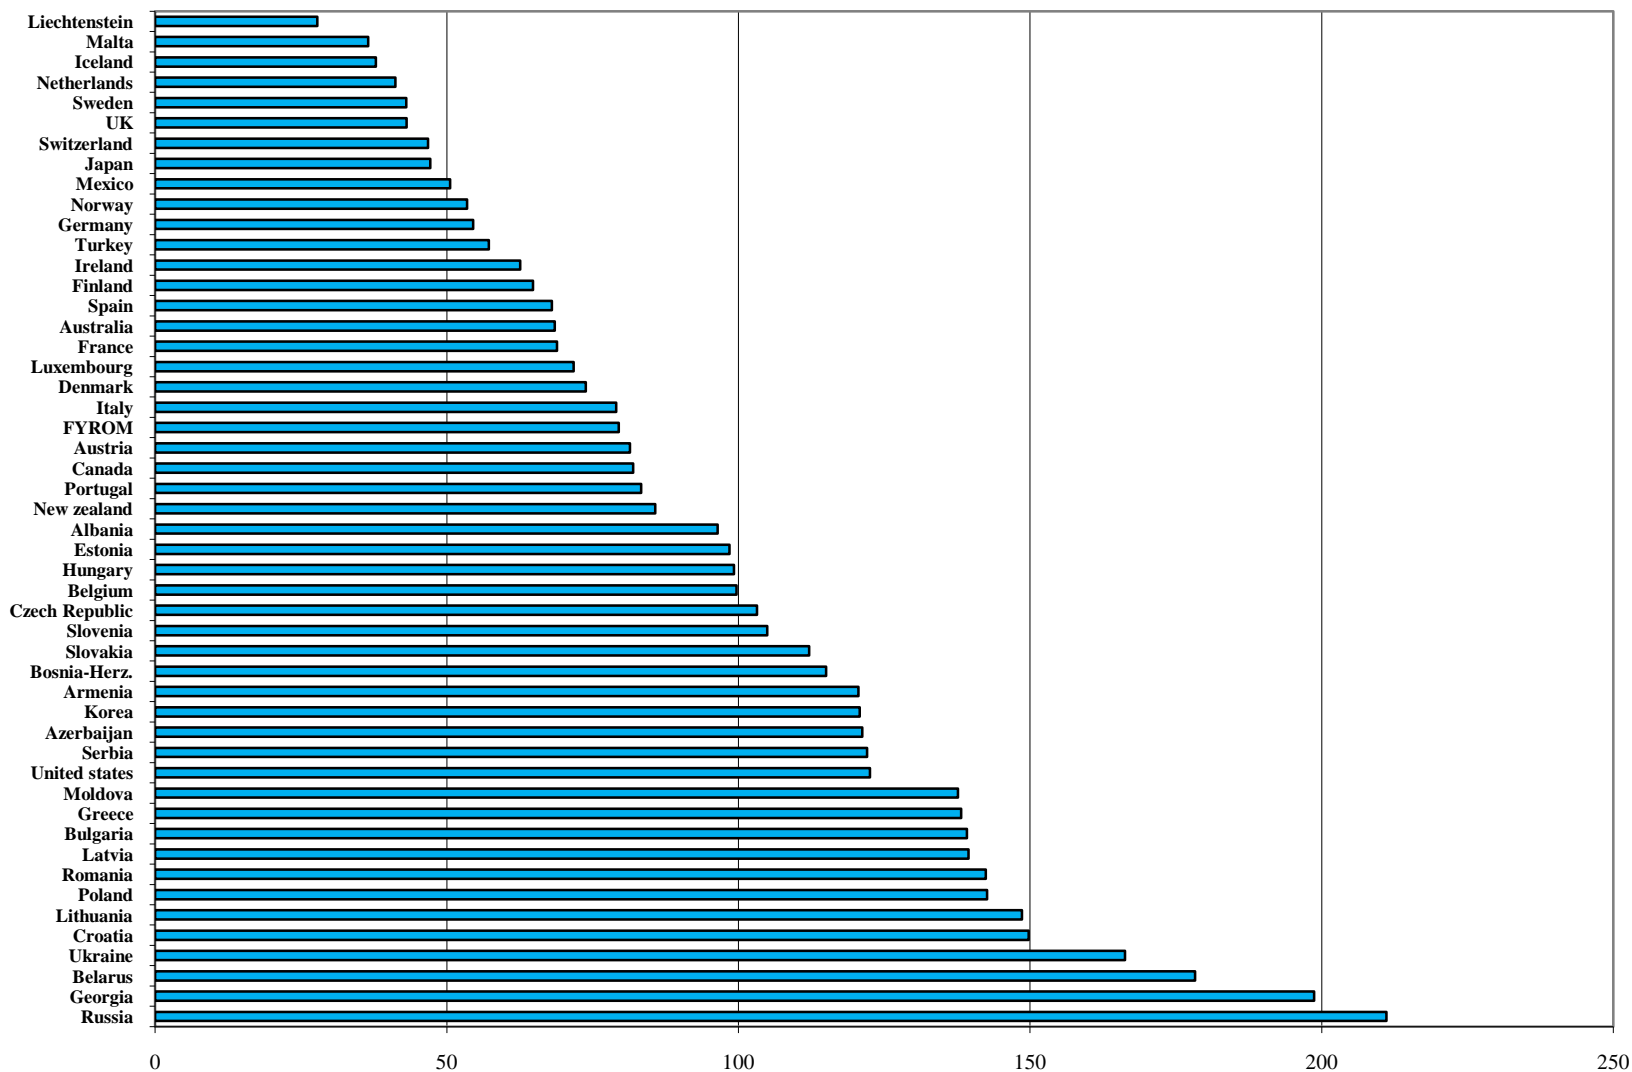

Total number of road deaths per million population in 2008

Total number of road deaths per million population in 2008

Road Injury Accidents (1990=100)

Road Casualties

(1990=100)

Road Fatalities (1990=100)